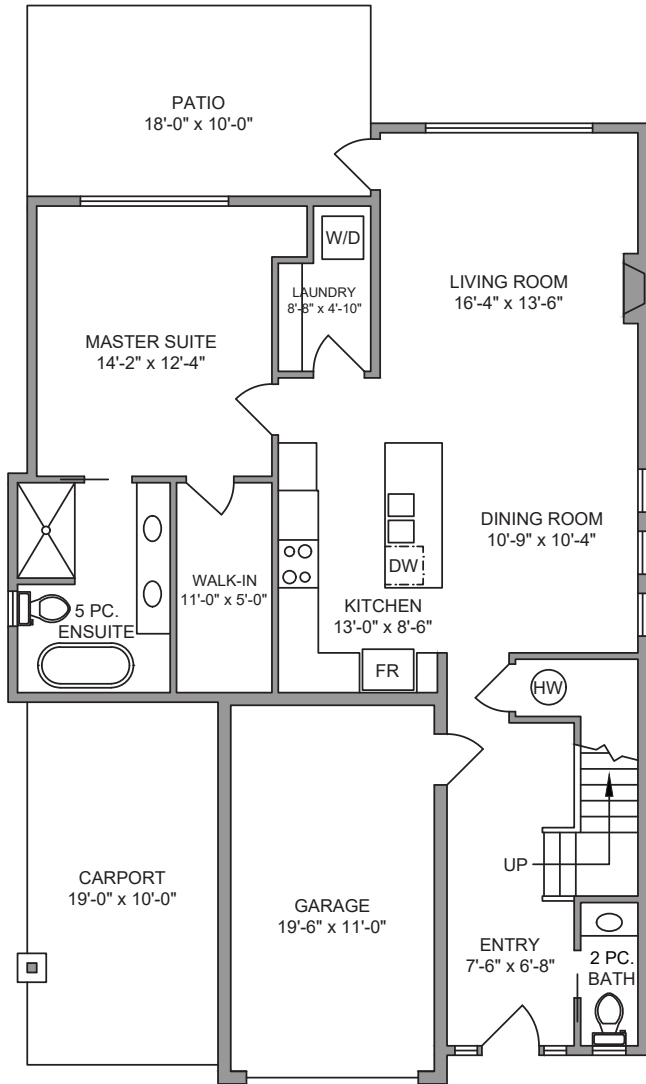

POLO VILLAGE RESIDENCES

HERITAGE SERIES | LOT 2

Main Floor **1117 SQ FT**

Upper Floor **538 SQ FT**