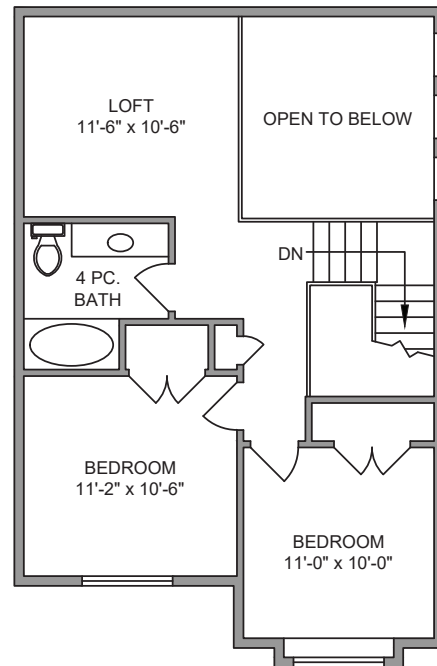

POLO VILLAGE RESIDENCES

HERITAGE SERIES | LOT 2

Main Floor **1117 SQ FT**

Upper Floor **538 SQ FT**