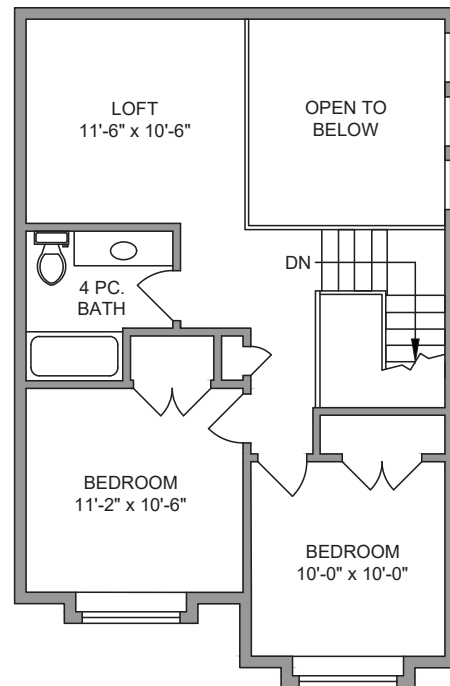

POLO VILLAGE RESIDENCES

HERITAGE SERIES | LOT 4

Main Floor **1119 SQ FT**

Upper Floor **538 SQ FT**