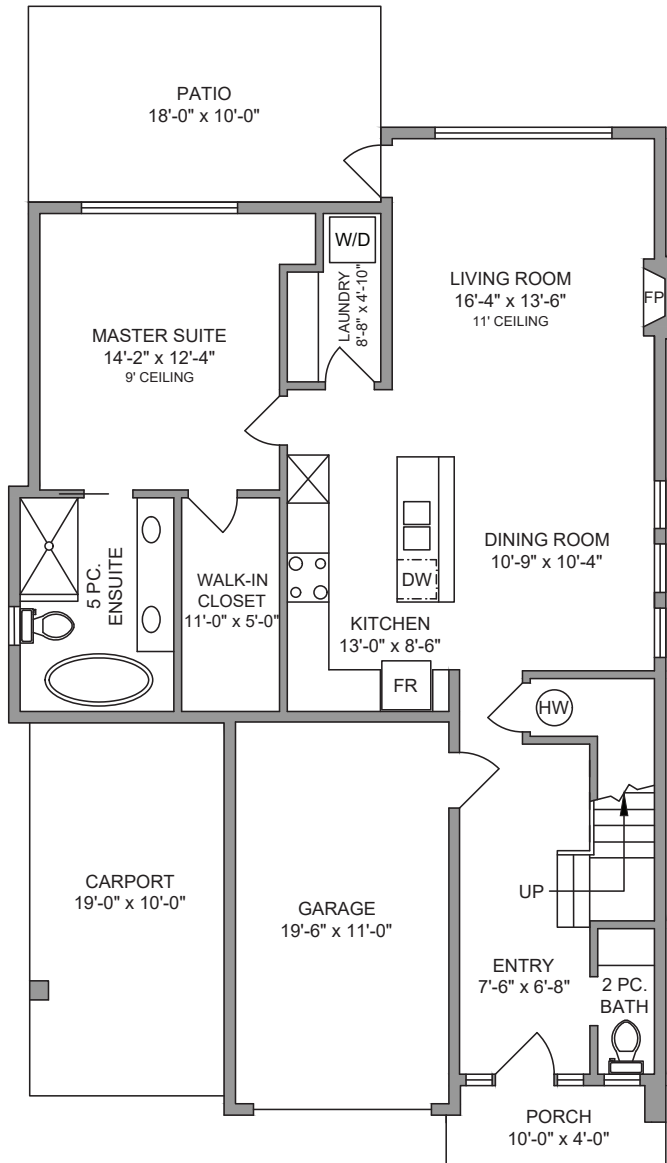

POLO VILLAGE RESIDENCES

HERITAGE SERIES | LOT 4

Main Floor **1119 SQ FT**

Upper Floor **538 SQ FT**